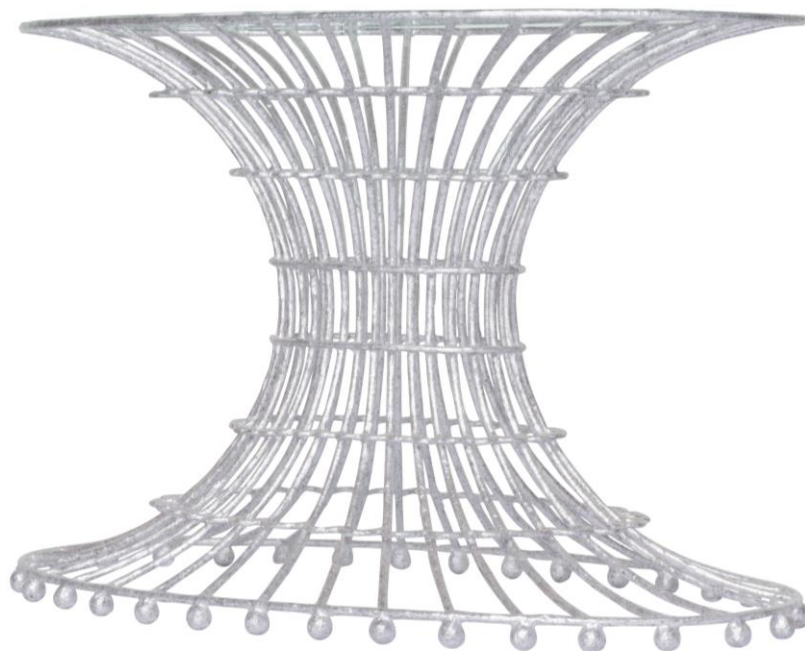

FISHER WEISMAN

COLLECTION

2075/B GILDED CAGE OVAL DINING TABLE BASE

Depth 31"
Width 17"
Height 28"
To accept a 70" - 80" oval top

Handcrafted steel with hand applied finish

Standard and Premium [finishes](#)
[Custom](#) finishes and dimensions available