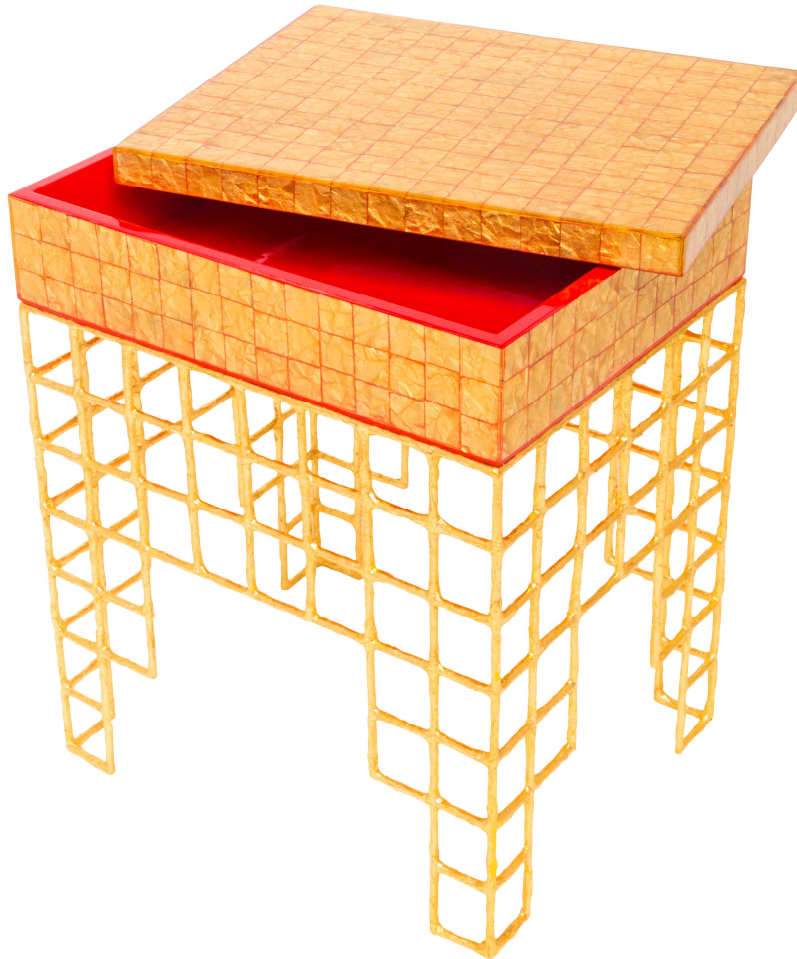

# FISHER WEISMAN COLLECTION

## MEDIUM NILE SIDE TABLE – LIMITED EDITION

---

Width 14.25"

Depth 12.25"

Height 19.25"

Inspired by Andrew Fisher's gilded tapestries  
Boxes sheathed in hand-crushed and gilded paper mosaic under clear  
lacquer, with coral lacquer interiors  
Base handcrafted in steel and papier mâché with a Midas Gold finish