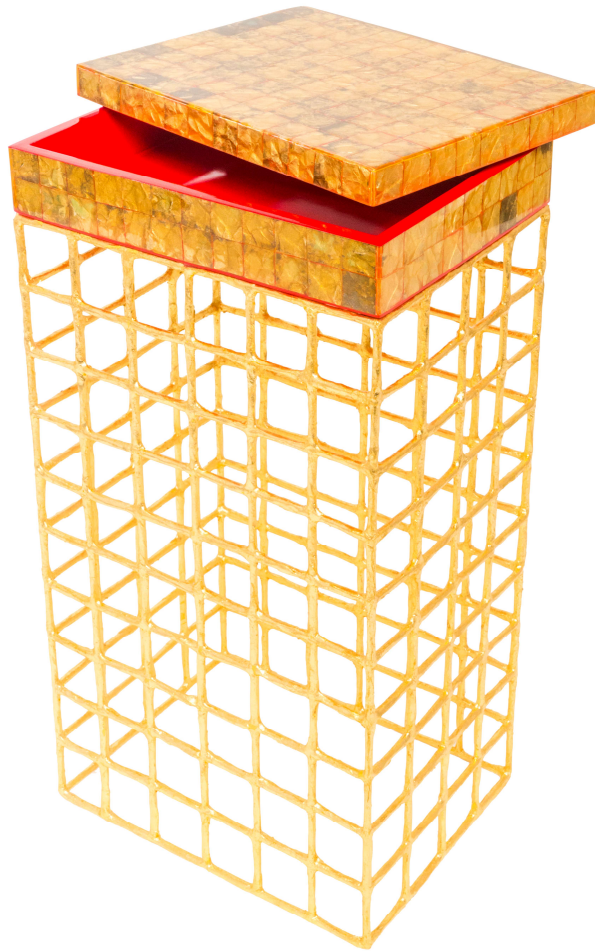

# FISHER WEISMAN COLLECTION

## SMALL NILE TABLE – LIMITED EDITION

---

Width 12"

Depth 9.5"

Height 24.25"

Inspired by Andrew Fisher's gilded tapestries  
Boxes sheathed in hand-crushed and gilded paper mosaic under clear  
lacquer, with coral lacquer interiors  
Base handcrafted in steel and papier mâché with a Midas Gold finish