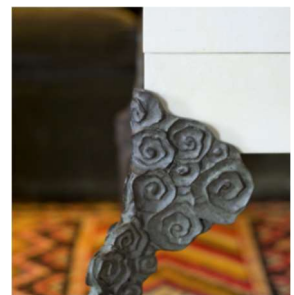

FISHERWEISMAN.COM

1101 CLAY STREET, SAN FRANCISCO, CALIFORNIA 94108 t 415 567 6633 f 415 567 6634