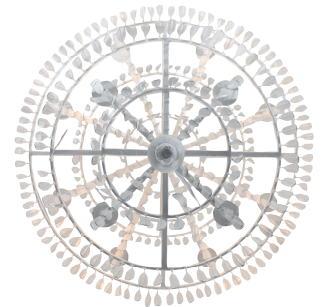

FISHER WEISMAN COLLECTION

CUSTOM TWO TIER MIDAS CLASSIC CHANDELIER

Diameter 36"
Height 50"

Handcrafted in steel and papier mâché
Accepts (10) candelabra bulb, 40 watt maximum

Shown in Gesso
Custom finishes and dimensions available