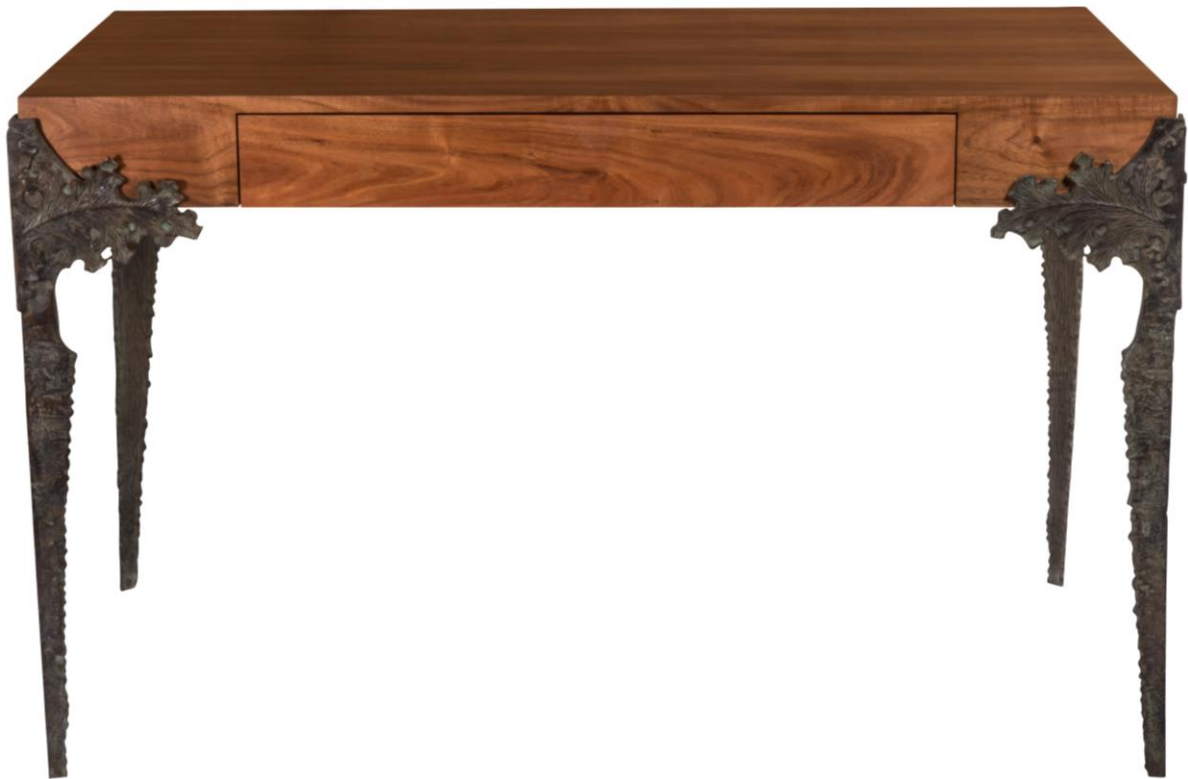

FISHER WEISMAN COLLECTION

2001/48 ACANTHUS MINOR DESK

Width 48"
Depth 27"
Height 30"

Hand cast solid Bronze legs
Desktop available in lacquer, sheathed in leather, or veneered in a variety of wood veneers or Papel Amate
Pencil Drawer

Standard and Premium [finishes](#)
[Custom](#) finishes and dimensions available