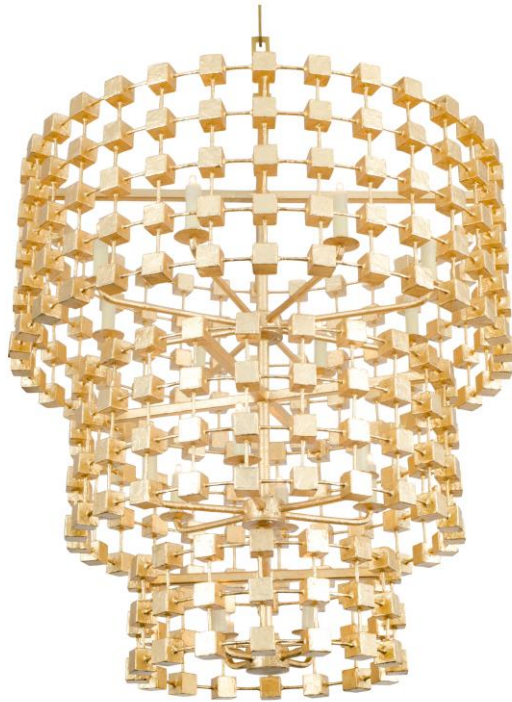

# FISHER WEISMAN COLLECTION

## 5381 CONSTELLATION THREE TIER CHANDELIER

---

Diameter 36"  
Height 44.75"

Handcrafted papier mâché  
Accepts (9) 25 watt candelabra bulbs

Standard and Premium [finishes](#)  
[Custom](#) finishes and dimensions available  
UL listed