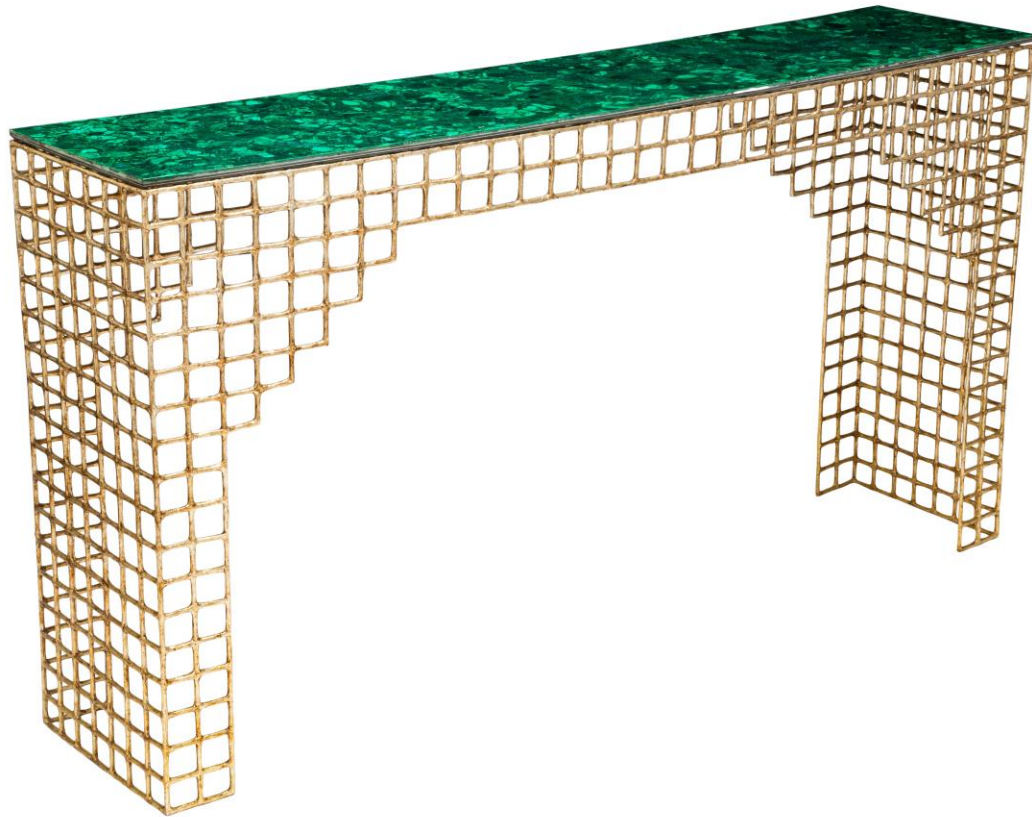

# FISHER WEISMAN

### CUSTOM GILDED CAGE CONSOLE

---

Width 68"  
Depth 15"  
Height 36"

Handcrafted in steel with a malachite top

Shown in Midas Gold and green Malachite  
Custom finishes and dimensions available