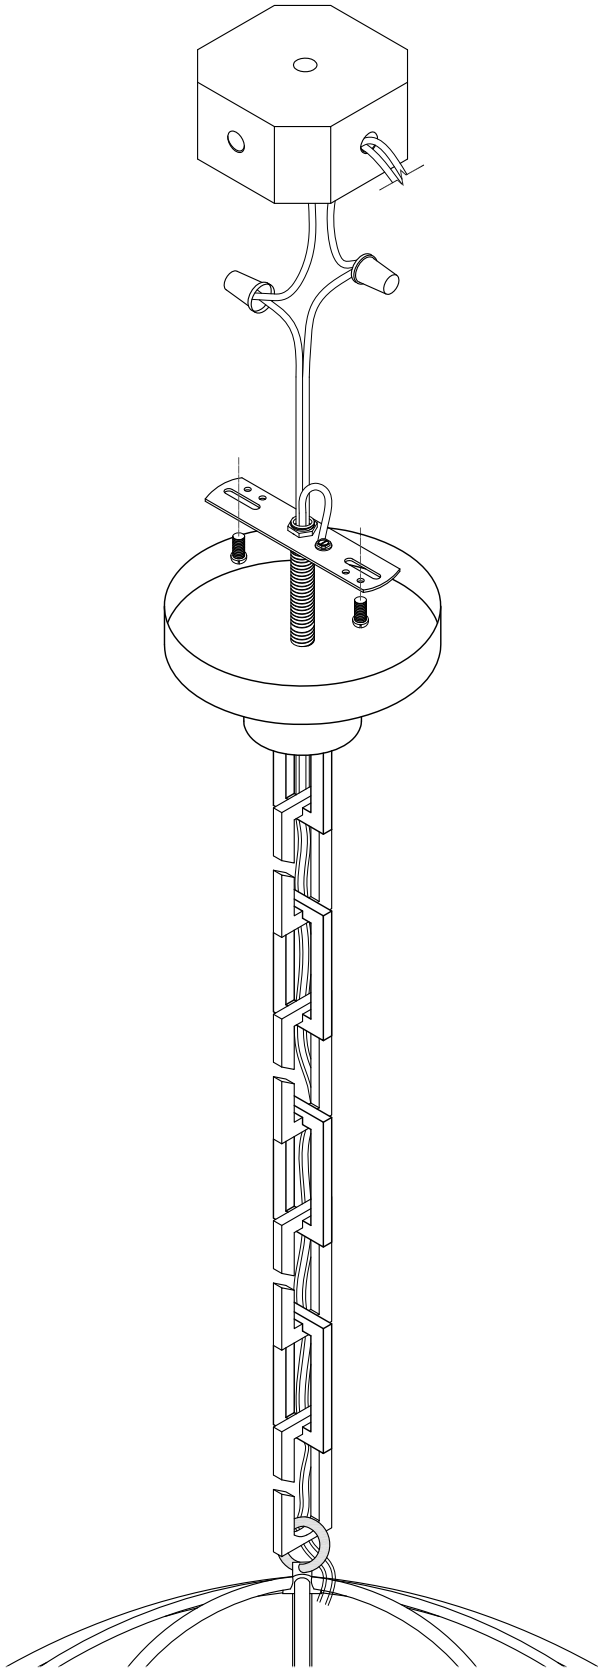

CHANDELIER INSTALLATION

FISHER WEISMAN COLLECTION

© COPYRIGHT FISHER WEISMAN 2017  
Stockton Street, San Francisco, CA 94133 t 415.567.6637

DATE:  
SCALE: [1:5] 1"=.415'

DRAWN BY: SAL