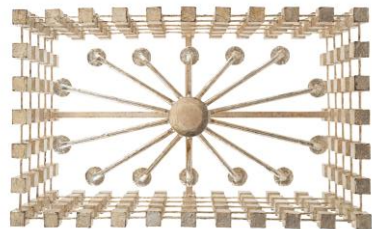

FISHER WEISMAN COLLECTION

CUSTOM RECTANGULAR CONSTELATION CHANDELIER

Width 36"
Depth 22"
Height 16"

Handcrafted in steel and papier mâché
Accepts (14) candelabra bulb, 40 watt maximum

Shown in Argento
Custom finishes and dimensions available