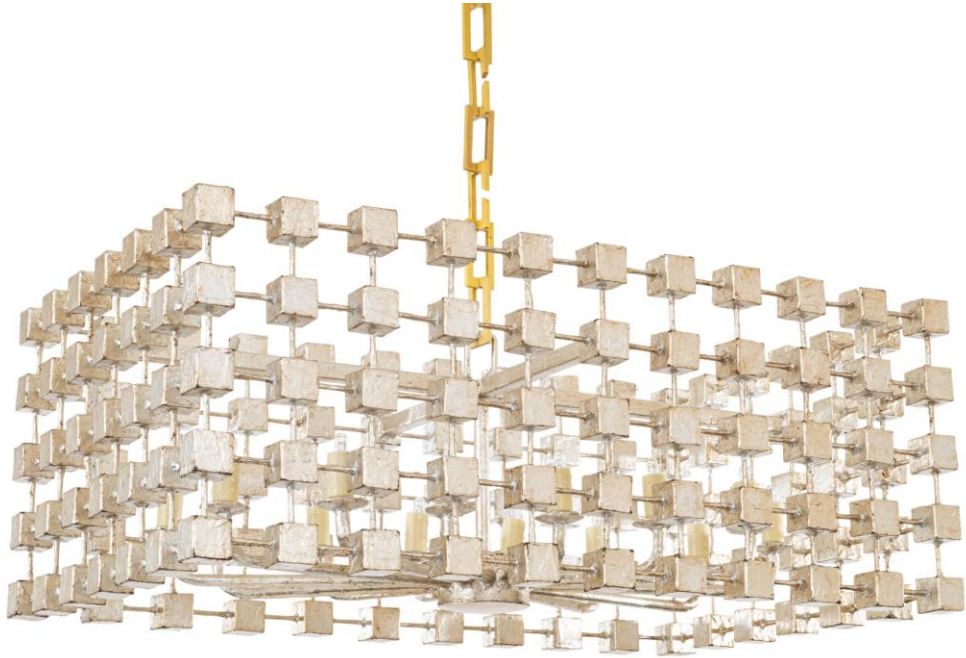

FISHER WEISMAN COLLECTION

CUSTOM RECTANGULAR CONSTELATION CHANDELIER

Width 36"
Depth 22"
Height 16"

Handcrafted in steel and papier mâché
Accepts (14) candelabra bulb, 40 watt maximum

Shown in Argento
Custom finishes and dimensions available