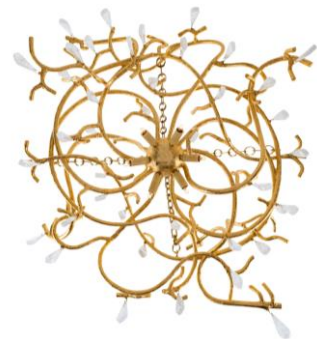

FISHER WEISMAN COLLECTION

CUSTOM WOODLAND NEST CHANDELIER

Diameter 44"
Height 46" (including canopy)

Handcrafted in steel and papier mâché with rock crystal
Accepts (7) candelabra bulbs, 40 watt maximum

Shown in Midas Gold with rock crystal drops
Custom finishes and dimensions available