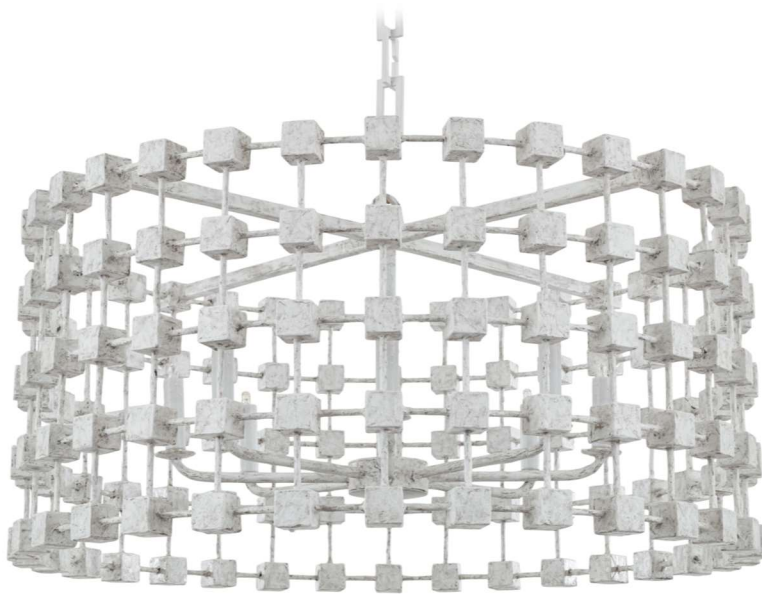

# FISHER WEISMAN COLLECTION

## 5385 CONSTELLATION SINGLE TIER ROUND CHANDELIER

---

Diameter 36"  
Height 20.5"

Handcrafted papier mâché  
Accepts (8) 25 watt candelabra bulbs

Standard and Premium [finishes](#)  
[Custom](#) finishes and dimensions available  
UL listed