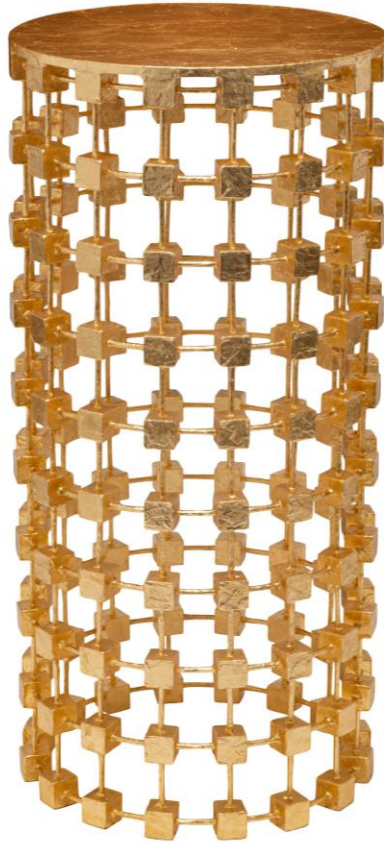

FISHER WEISMAN COLLECTION

2315 CONSTELLATION PEDESTAL

Diameter 18"
Height 45"

Handcrafted in steel and papier mâché

Standard and Premium [finishes](#)
[Custom](#) finishes and dimensions available