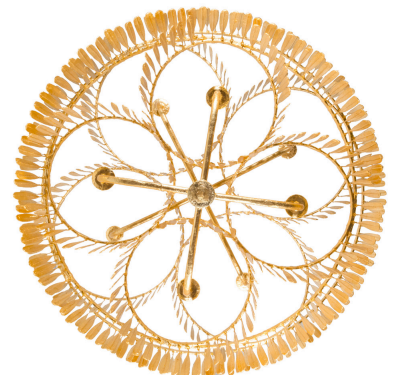

FISHER WEISMAN

COLLECTION

5004/48

MIDAS TWO TIER CHANDELIER

DETAILS

Handcrafted in steel and papier mâché
Accepts (8) candelabra bulb, 15 watt max
Standard and Premium finishes
Custom finishes and dimensions available
UL listed

DIMENSIONS

Height: 27.75"
Diameter: 48"

WHERE FINE ART MEETS FINE CRAFT™
FISHERWEISMAN.COM