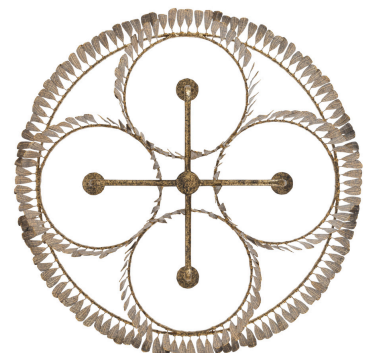

F I S H E R W E I S M A N

C O L L E C T I O N

5006/4

MIDAS SINGLE TIER CHANDELIER, FOUR LIGHTS

DETAILS

Handcrafted in steel and papier mâché
Accepts (4) candelabra bulbs, 25 watt max
Standard and Premium finishes
Custom finishes and dimensions available
UL listed

DIMENSIONS

Height: 14.5"
Diameter: 36"

WHERE FINE ART MEETS FINE CRAFT™
FISHERWEISMAN.COM