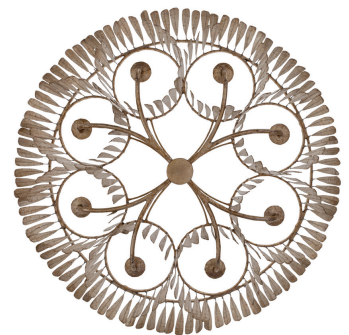

FISHER WEISMAN

COLLECTION

5006/8

MIDAS SINGLE TIER CHANDELIER, EIGHT LIGHT

DETAILS

Handcrafted in steel and papier mâché
Accepts (8) candelabra bulb, 25 watt max
Standard and Premium finishes
Custom finishes and dimensions available
UL listed

DIMENSIONS

Height: 14.5"
Diameter: 36"

WHERE FINE ART MEETS FINE CRAFT™
FISHERWEISMAN.COM