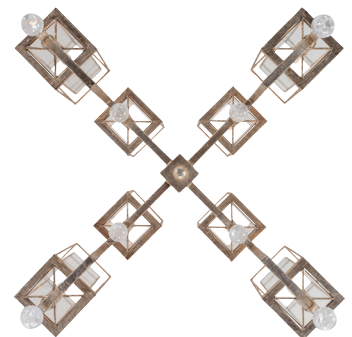

# FISHER WEISMAN

## ZIGGURAT CHANDELIER

#### DETAILS

Handcrafted in steel, papier mâché, and hand-blown glass with rock crystal accents

Accepts (8) 25 watt candelabra bulbs

Standard and Premium finishes

Custom finishes and dimensions available

UL listed

#### DIMENSIONS

Width: 42"

Depth: 42"

Height: 37.5"

WHERE FINE ART MEETS FINE CRAFT™

[FISHERWEISMAN.COM](http://FISHERWEISMAN.COM)