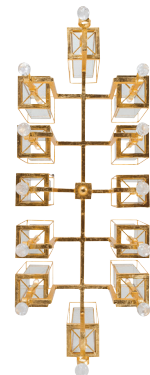

FISHER WEISMAN

COLLECTION

5364

ZIGGURAT TRESTLE CHANDELIER

DETAILS

Handcrafted in steel, papier mâché, and hand-blown glass with optional rock crystal accents

Accepts (12) 25 watt candelabra bulbs

Standard and Premium finishes

Custom finishes and dimensions available

UL listed

DIMENSIONS

Width: 60"

Depth: 24"

Height: 18"

WHERE FINE ART MEETS FINE CRAFT™

FISHERWEISMAN.COM

F I S H E R W E I S M A N

C O L L E C T I O N

5364

ZIGGURAT TRESTLE CHANDELIER WITH ROCK CRYSTAL

DETAILS

Handcrafted in steel, papier mâché, and hand-blown glass with rock crystal accents

Accepts (12) 25 watt candelabra bulbs

Standard and Premium finishes

Custom finishes and dimensions available

UL listed

DIMENSIONS

Width: 60"

Depth: 24"

Height: 18"

WHERE FINE ART MEETS FINE CRAFT™