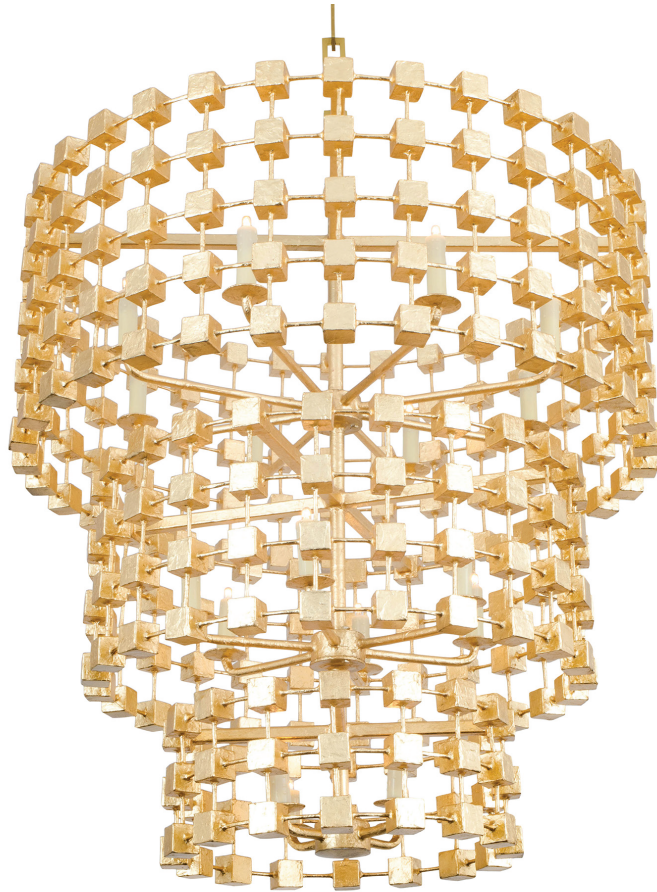

F I S H E R W E I S M A N

C O L L E C T I O N

5381

CONSTELLATION THREE TIER CHANDELIER

DETAILS

Handcrafted papier mâché

Accepts (9) 25 watt candelabra bulbs

Standard and Premium finishes

Custom finishes and dimensions available

UL listed

DIMENSIONS

Diameter: 37.25"

Height: 44.75"

WHERE FINE ART MEETS FINE CRAFT™

FISHERWEISMAN.COM