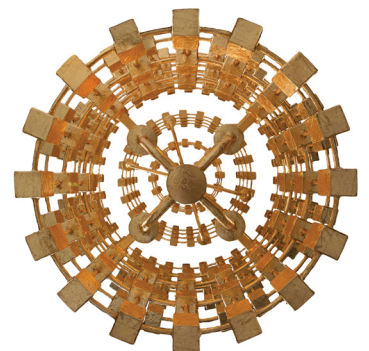

### CONSTELLATION GRAND TIER CHANDELIER

#### DETAILS

Handcrafted papier mâché

Accepts (22) 25 watt candelabra bulbs

Standard and Premium finishes

Custom finishes and dimensions available

UL listed

#### DIMENSIONS

Diameter: 37.25"

Height: 68.5"

WHERE FINE ART MEETS FINE CRAFT™

**FISHERWEISMAN.COM**