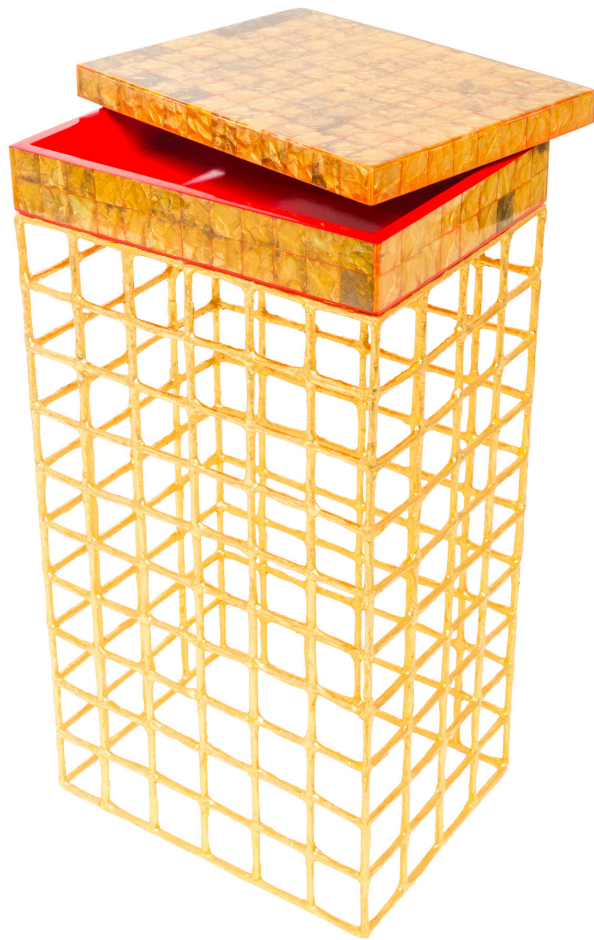

F I S H E R W E I S M A N

C O L L E C T I O N

LIMITED EDITION SMALL NILE TABLE

DETAILS

Inspired by Andrew Fisher's gilded tapestries

Boxes sheathed in hand-crushed and gilded paper mosaic under clear lacquer, with coral lacquer interiors

Base handcrafted in steel with papier mâché with a Midas Gold finish

Contact your local Showroom to order

DIMENSIONS

Width: 12"

Depth: 9.5"

Height: 24.25"

WHERE FINE ART MEETS FINE CRAFT™

FISHERWEISMAN.COM