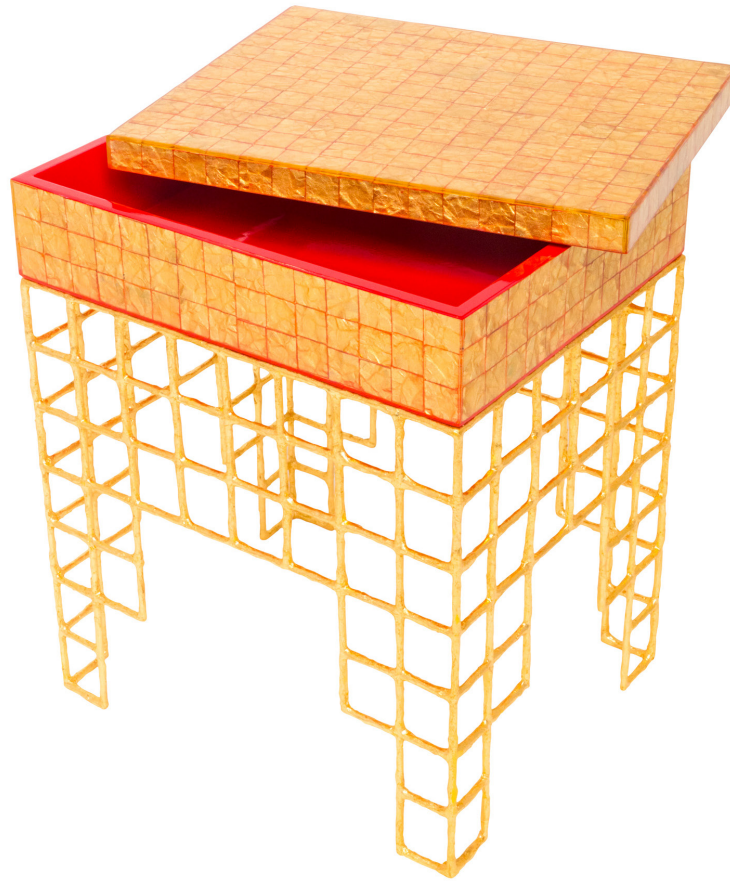

# F I S H E R W E I S M A N

### LIMITED EDITION MEDIUM NILE TABLE

#### DETAILS

Inspired by Andrew Fisher's gilded tapestries  
Boxes sheathed in hand-crushed and gilded  
paper mosaic under clear lacquer, with coral  
lacquer interiors

Base handcrafted in steel with papier mâché  
with a Midas Gold finish

#### DIMENSIONS

Width: 14.25"  
Depth: 12.25"  
Height: 19.25"

WHERE FINE ART MEETS FINE CRAFT™

[FISHERWEISMAN.COM](http://FISHERWEISMAN.COM)