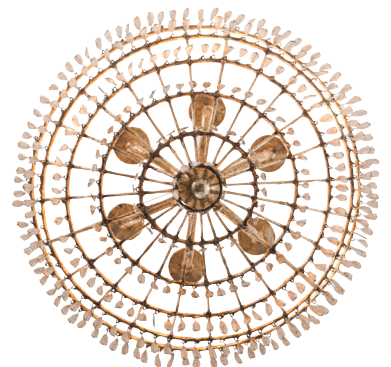

F I S H E R W E I S M A N

C O L L E C T I O N

5011

CAIRO CHANDELIER

DETAILS

Handcrafted in steel and papier mâché

Accepts (6) 25 watt candelabra bulbs

Standard and Premium finishes

Custom finishes and dimensions available

UL listed

DIMENSIONS

Diameter: 24.5"

Height: 39.5"

WHERE FINE ART MEETS FINE CRAFT™

FISHERWEISMAN.COM