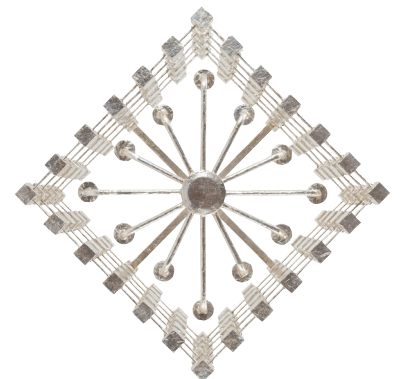

FISHER WEISMAN

COLLECTION

5380

CONSTELLATION CHANDELIER

DETAILS

Handcrafted papier mâché

Accepts (12) 25 watt candelabra bulbs

Standard and Premium finishes

Custom finishes and dimensions available

UL listed

DIMENSIONS

Width: 24"

Depth: 24"

Height: 14"

WHERE FINE ART MEETS FINE CRAFT™

FISHERWEISMAN.COM