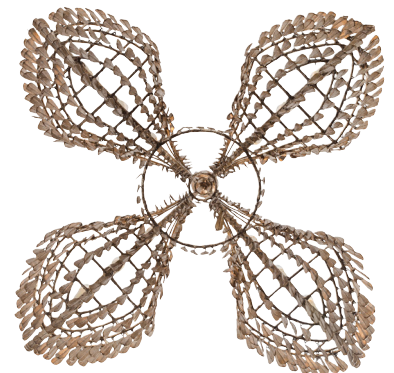

F I S H E R W E I S M A N

C O L L E C T I O N

5090

FLEUR CHANDELIER

DETAILS

Handcrafted papier mâché

Accepts (12) 25 watt candelabra bulbs

Standard and Premium finishes

Custom finishes and dimensions available

UL listed

DIMENSIONS

Diameter: 40"

Height: 42"

WHERE FINE ART MEETS FINE CRAFT™

FISHERWEISMAN.COM