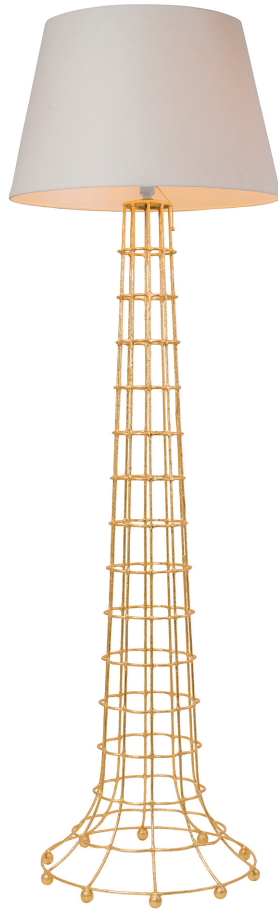

F I S H E R W E I S M A N

C O L L E C T I O N

5070

GILDED CAGE FLOOR LAMP

DETAILS

Handcrafted steel base

Accepts (1) standard A-base bulb,
100 watt maximum

Translucent shade in cream-colored linen

Standard and Premium finishes

Custom finishes and dimensions available

DIMENSIONS

Diameter: 22" (with shade)

Height: 69" (with shade)

WHERE FINE ART MEETS FINE CRAFT™

FISHERWEISMAN.COM