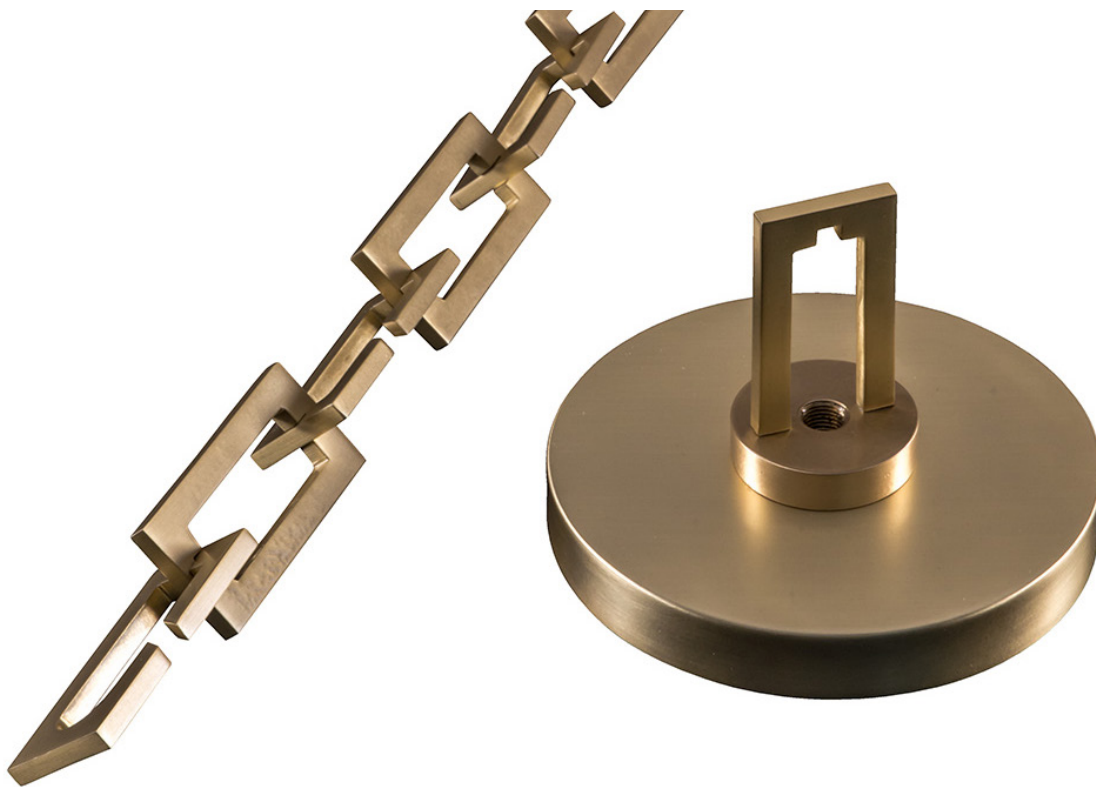

FISHER WEISMAN

COLLECTION

5950

STANDARD BRASS HARDWARE

DETAILS

Standard on all Fisher Weisman
Collection fixtures
Available for purchase separately

DIMENSIONS

Canopy
Height: 4.25"
Diameter: 6"

Links
Sold by the foot
(4 links = Approx. 1' of chain)

FINISHES

Satin Brass

Satin Nickel

Polished Nickel

Light Antique Brass

Dark Antique Brass

White Powder Coat