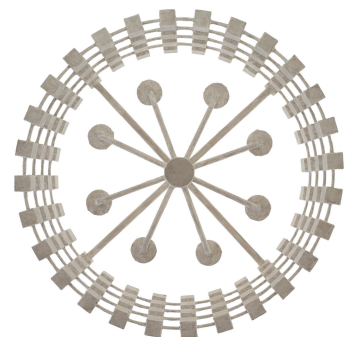

FISHER WEISMAN

COLLECTION

5388

CONSTELLATION SINGLE TIER ROUND SHORT DROP CHANDELIER

DETAILS

Handcrafted in steel, papier mâché with rock crystal accent

Accepts (8) candelabra bulb, 40 watt maximum

Standard and Premium finishes

Custom finishes and dimensions available

UL listed

DIMENSIONS

Diameter: 31.25"

Height: 12.5"

WHERE FINE ART MEETS FINE CRAFT™

FISHERWEISMAN.COM