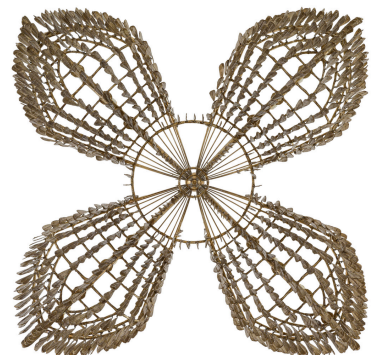

# FISHER WEISMAN COLLECTION

5091

## FLEUR GRAND CHANDELIER

### DETAILS

Handcrafted in steel and papier mâché  
Accepts (16) candelabra bulbs, 40 watt max  
Standard and Premium finishes  
Custom finishes and dimensions available  
UL listed

### DIMENSIONS

Width: 54.25"  
Depth: 54.25"  
Height: 51"

WHERE FINE ART MEETS FINE CRAFT™

FISHERWEISMAN.COM