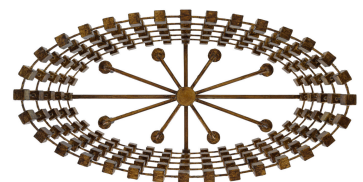

## CONSTELLATION OVAL CHANDELIER

### DIMENSIONS

Width: 48"  
Depth: 24"  
Height: 20.75"

WHERE FINE ART MEETS FINE CRAFT™

FISHERWEISMAN.COM