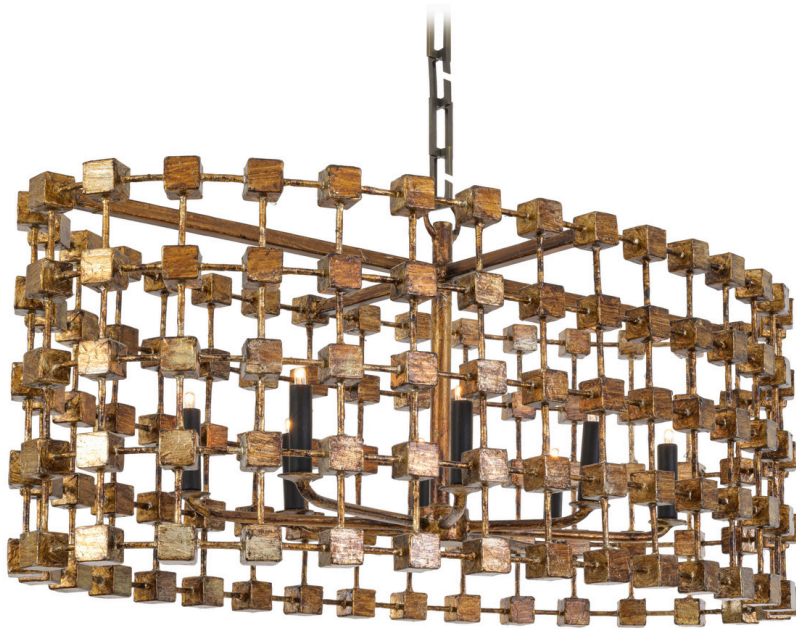

F I S H E R W E I S M A N

C O L L E C T I O N

5383

CONSTELLATION OVAL CHANDELIER

DETAILS

Handcrafted in steel and papier mâché
Accepts (8) candelabra bulbs, 25 watt max
Standard and Premium finishes
Custom finishes and dimensions available
UL listed