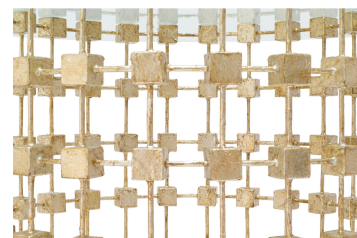

F I S H E R W E I S M A N

C O L L E C T I O N

2310/B

CONSTELLATION DINING TABLE BASE

DETAILS

Handcrafted steel with hand applied finish
Standard and Premium finishes Custom finishes
and dimensions available

DIMENSIONS

Diameter: 28"
Height: 28"

To accept a 48"—60" diameter top

WHERE FINE ART MEETS FINE CRAFT™

FISHERWEISMAN.COM