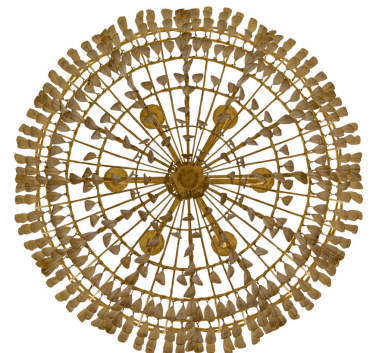

## COLLECTION

5007/36D

### GILDED CAGE LARGE CHANDELIER WITH CONDENSED DROPS

#### DETAILS

Handcrafted in steel, papier mâché with optional rock crystal accents

Accepts (6) candelabra bulb, 40 watt maximum

Standard and Premium finishes

Custom finishes and dimensions available

UL listed

#### DIMENSIONS

Diameter: 36"

Height: 26"

WHERE FINE ART MEETS FINE CRAFT™

FISHERWEISMAN.COM