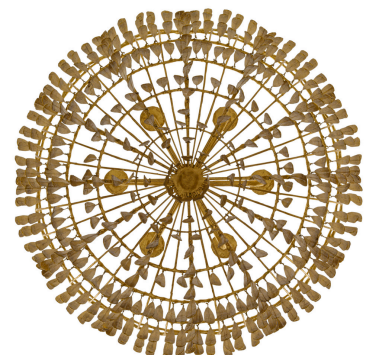

F I S H E R W E I S M A N

C O L L E C T I O N

50007_36D

GILDED CAGE LARGE CHANDELIER WITH CONDENSED DROPS

DETAILS

Handcrafted in steel and papier mâché
Accepts (6) candelabra bulb, 25 watt max
Standard and Premium finishes
Custom finishes and dimensions available
UL listed

DIMENSIONS

Height: 26"
Diameter: 36"

WHERE FINE ART MEETS FINE CRAFT™
FISHERWEISMAN.COM