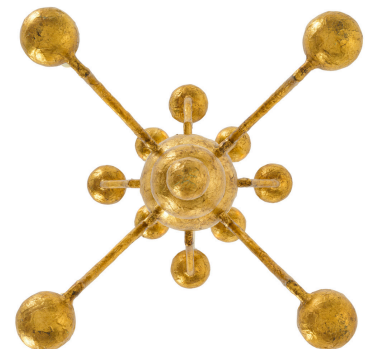

F I S H E R W E I S M A N

C O L L E C T I O N

5320

CIRCO TALL CHANDELIER

DETAILS

Handcrafted in steel and papier mâché
Accepts (12) candelabra bulbs, 25 watt max
Standard and Premium finishes
Custom finishes and dimensions available
UL listed

DIMENSIONS

Height: 47.5"
Diameter: 18"

WHERE FINE ART MEETS FINE CRAFT™
FISHERWEISMAN.COM