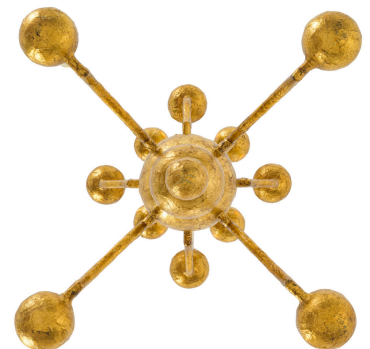

## C O L L E C T I O N

5320

## CIRCOLO TALL CHANDELIER

### DIMENSIONS

Height: 47.5"  
Diameter: 18"

WHERE FINE ART MEETS FINE CRAFT™  
FISHERWEISMAN.COM