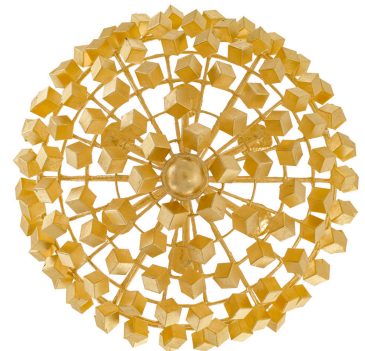

## VALENTINA MINI CHANDELIER

### DETAILS

Handcrafted in steel and papier mâché

Accepts (6) candelabra bulb, 40 watt max

Standard and Premium finishes

Custom finishes and dimensions available

UL listed

### DIMENSIONS

Height: 18.5"

Diameter: 25"

WHERE FINE ART MEETS FINE CRAFT™

FISHERWEISMAN.COM