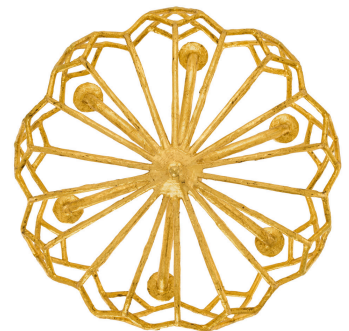

## C O L L E C T I O N

5260/18

## DIAMANTE SMALL CHANDELIER

### DETAILS

Handcrafted in steel and papier mâché  
Accepts (6) candelabra bulb, 25 watt max  
Standard and Premium finishes  
Custom finishes and dimensions available  
UL listed

### DIMENSIONS

Height: 14.25"  
Diameter: 18"

WHERE FINE ART MEETS FINE CRAFT™  
FISHERWEISMAN.COM